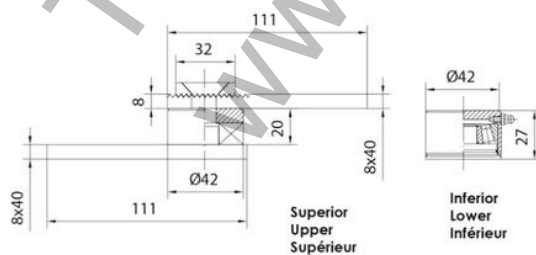

Панта Estebro® за заваряване за летящи врати горна с рамо,
с лагер ф 42x180 мм, 1751

Cod	Dimens.			Peso máx kg
175	42 mm Juego Jogo-Set-Jeu	3	3,2	375
1751	42 mm Superior Upper-Supérieur	2	1,6	375
1752	42 mm Inferior Lower Inférieur	2	0,6	1000

Family: Swing gates

Material: 11SMn30 steel,F1 steel

Finish: Zinc-plated

Maximum weight supported*: See table

Description: It is composed of two parts: Upper and Lower. The upper part is installed by welding the square to the upper part of the door and the plate to the frame, or by fitting it into the concrete of the wall. The lower part is welded to the piece installed on the floor and to the lower part of the door, allowing its opening and closing.

*In perfect conditions of installation, usage and maintenance.

Продукт: [Панта Estebro® за заваряване за летящи врати горна с рамо, с лагер ф 42x180 мм, 1751](#)

Категория: [Панти за заваряване](#)

Бранд: [Estebro®](#)