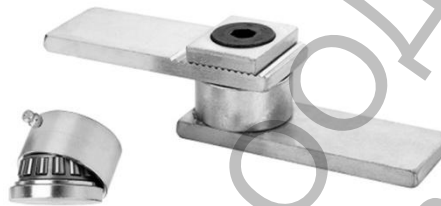

Панта Estebro® за заваряване за летящи врати горна с рамо,
с лагер ф 42x180 мм, 1751

Cod	Dimens.			Peso máx kg
175	42 mm Juego Jogo-Set-Jeu	3	3,2	375
1751	42 mm Superior Upper-Supérieur	2	1,6	375
1752	42 mm Inferior Lower Inférieur	2	0,6	1000

Family: Swing gates

Material: 11SMn30 steel,F1 steel

Finish: Zinc-plated

Maximum weight supported*: See table

Description: It is composed of two parts: Upper and Lower. The upper part is installed by welding the square to the upper part of the door and the plate to the frame, or by fitting it into the concrete of the wall. The lower part is welded to the piece installed on the floor and to the lower part of the door, allowing its opening and closing.

*In perfect conditions of installation, usage and maintenance.

Продукт: [Панта Estebro® за заваряване за летящи врати горна с рамо, с лагер ф 42x180 мм, 1751](#)

Категория: [Панти за заваряване](#)

Бранд: [Estebro®](#)